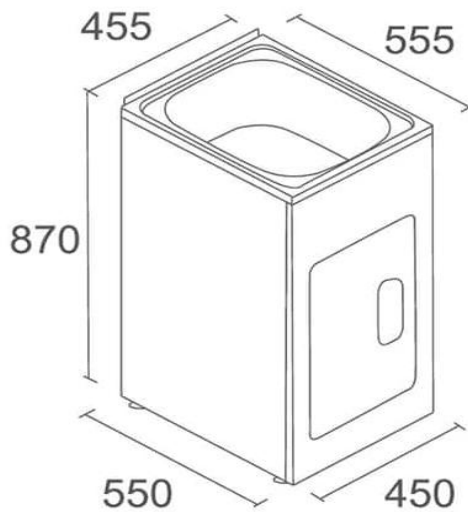

LD 4500A

LAVASSA 35L Laundry Tub & Cabinet

SPECIFICATIONS

CLEANING & MAINTENANCE:

All Sinks should be cleaned with mild detergent and water
All Products must be cleaned with a soft cloth with soapy water, avoid waxes, solvents, abrasives, acids and other chemical based cleaners
Warranty will be void if damages are caused by unsuitable cleaning products